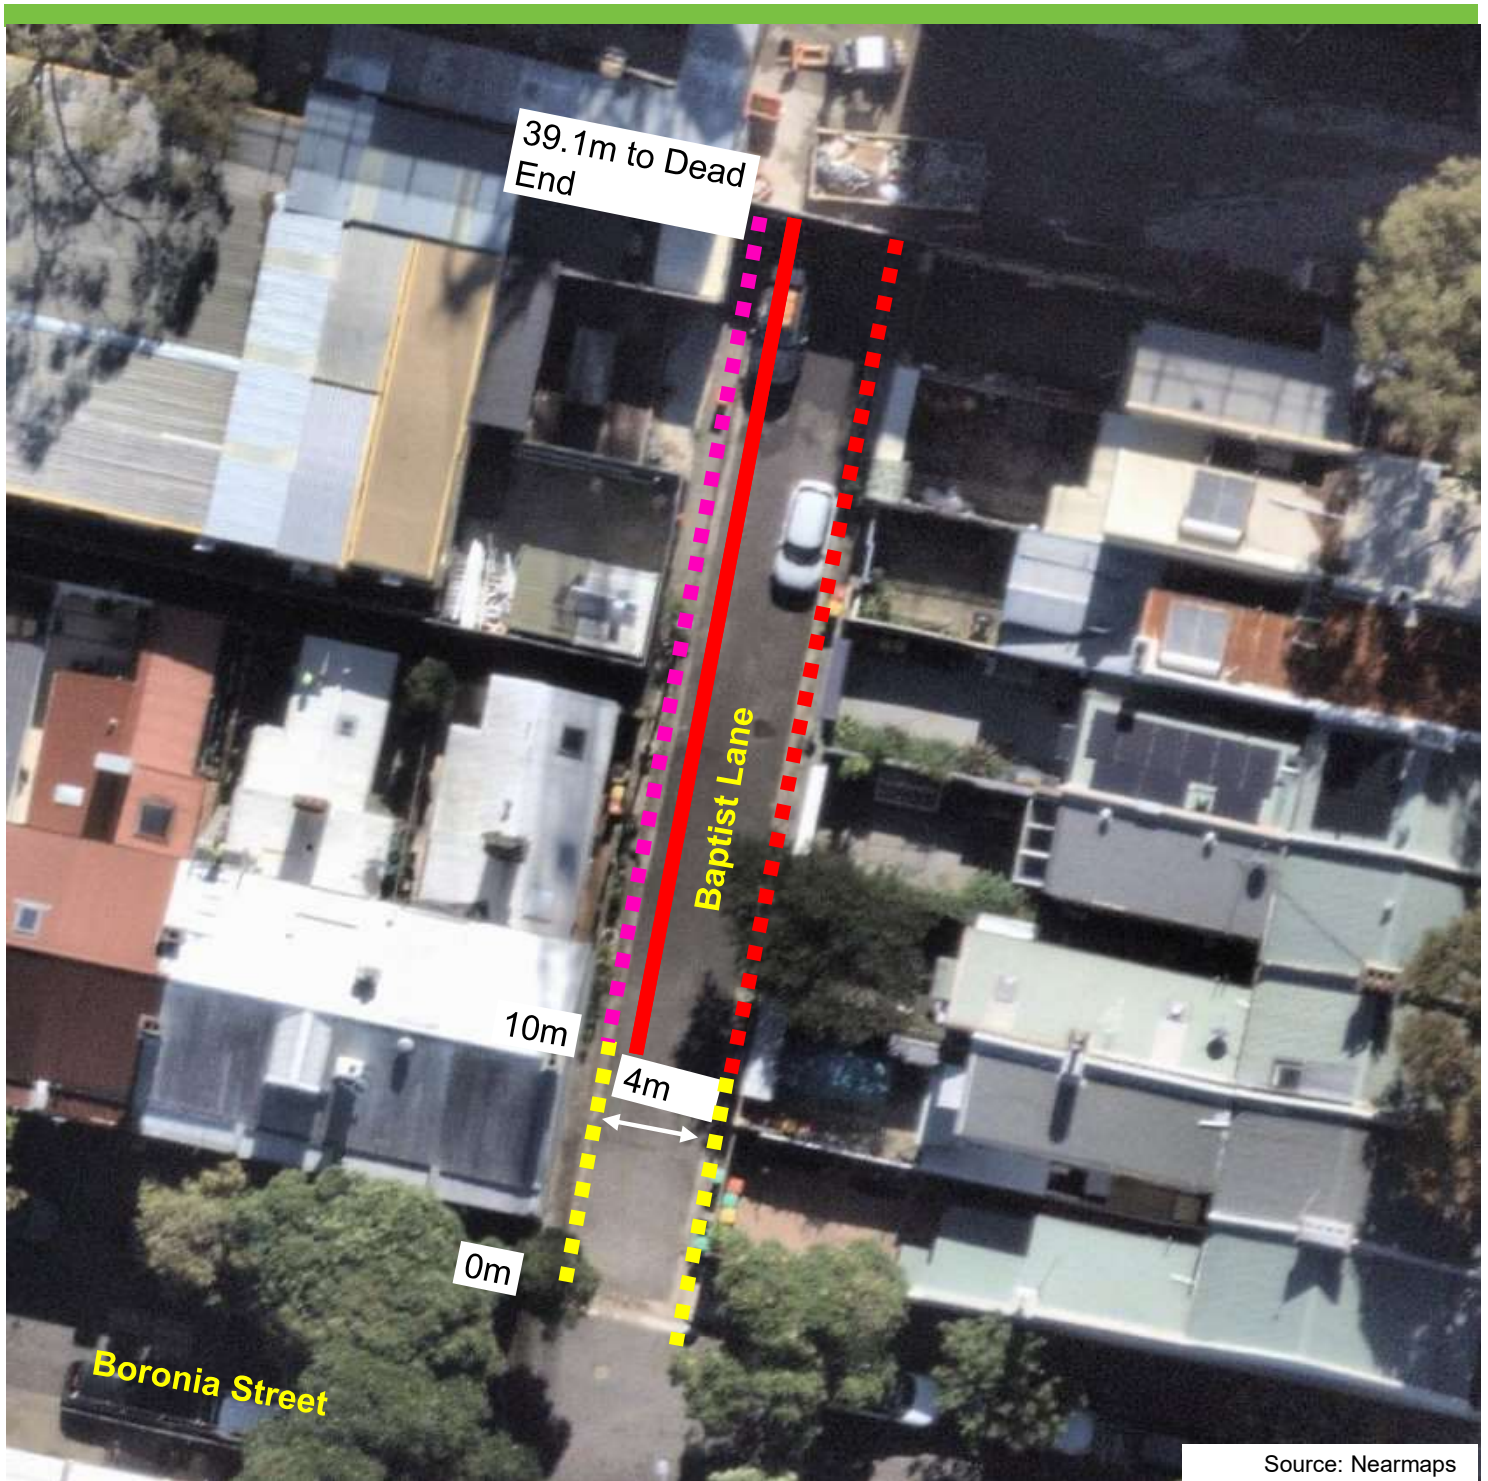

Baptist Lane, Redfern Proposed parking changes

Existing

-  "No Stopping"
-  "No Parking"
-  "No Parking 6am-6pm
Weds Only"

Proposed

-  "No Parking"